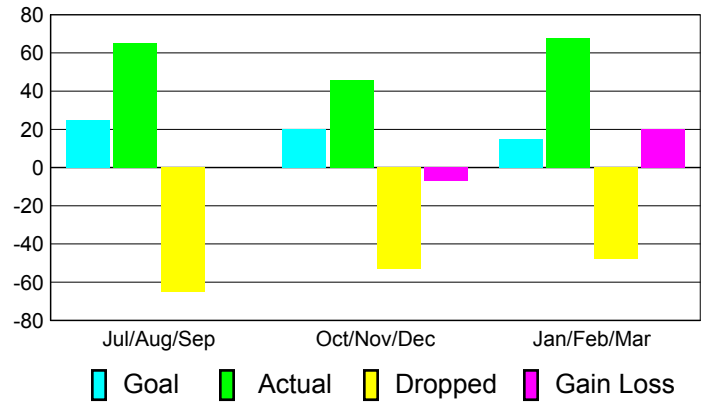

Membership Results 2010-2011

Goal, New, Dropped, Gain/Loss

Comparison of Membership Gain/Loss

Current Year Compared to the Previous Year