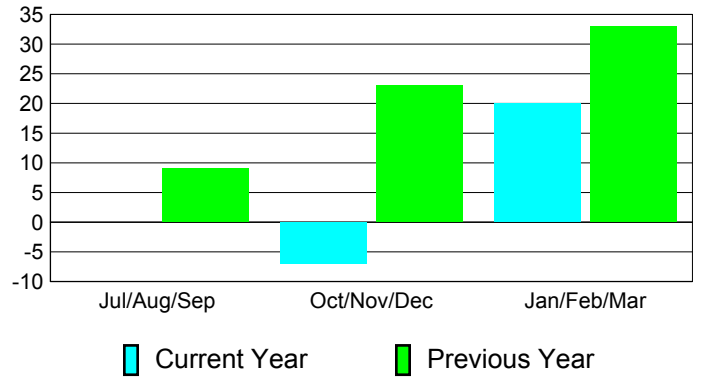

Membership Results
2010-2011

Membership
2009-2010

Month	Net Memb Goal	Actual New Memb	Actual Dropped Memb	Gain/Loss of Memb	Gain/Loss of Memb
Jul/Aug/Sep	25	65	-65	0	9
Oct/Nov/Dec	20	46	-53	-7	23
Jan/Feb/Mar	15	68	-48	20	33
Totals	60	179	-166	13	65

Membership Results 2010-2011

Goal, New, Dropped, Gain/Loss

Comparison of Membership Gain/Loss

Current Year Compared to the Previous Year

Gender Comparison 2010-2011

Jul/Aug/Sep

Oct/Nov/Dec

Jan/Feb/Mar